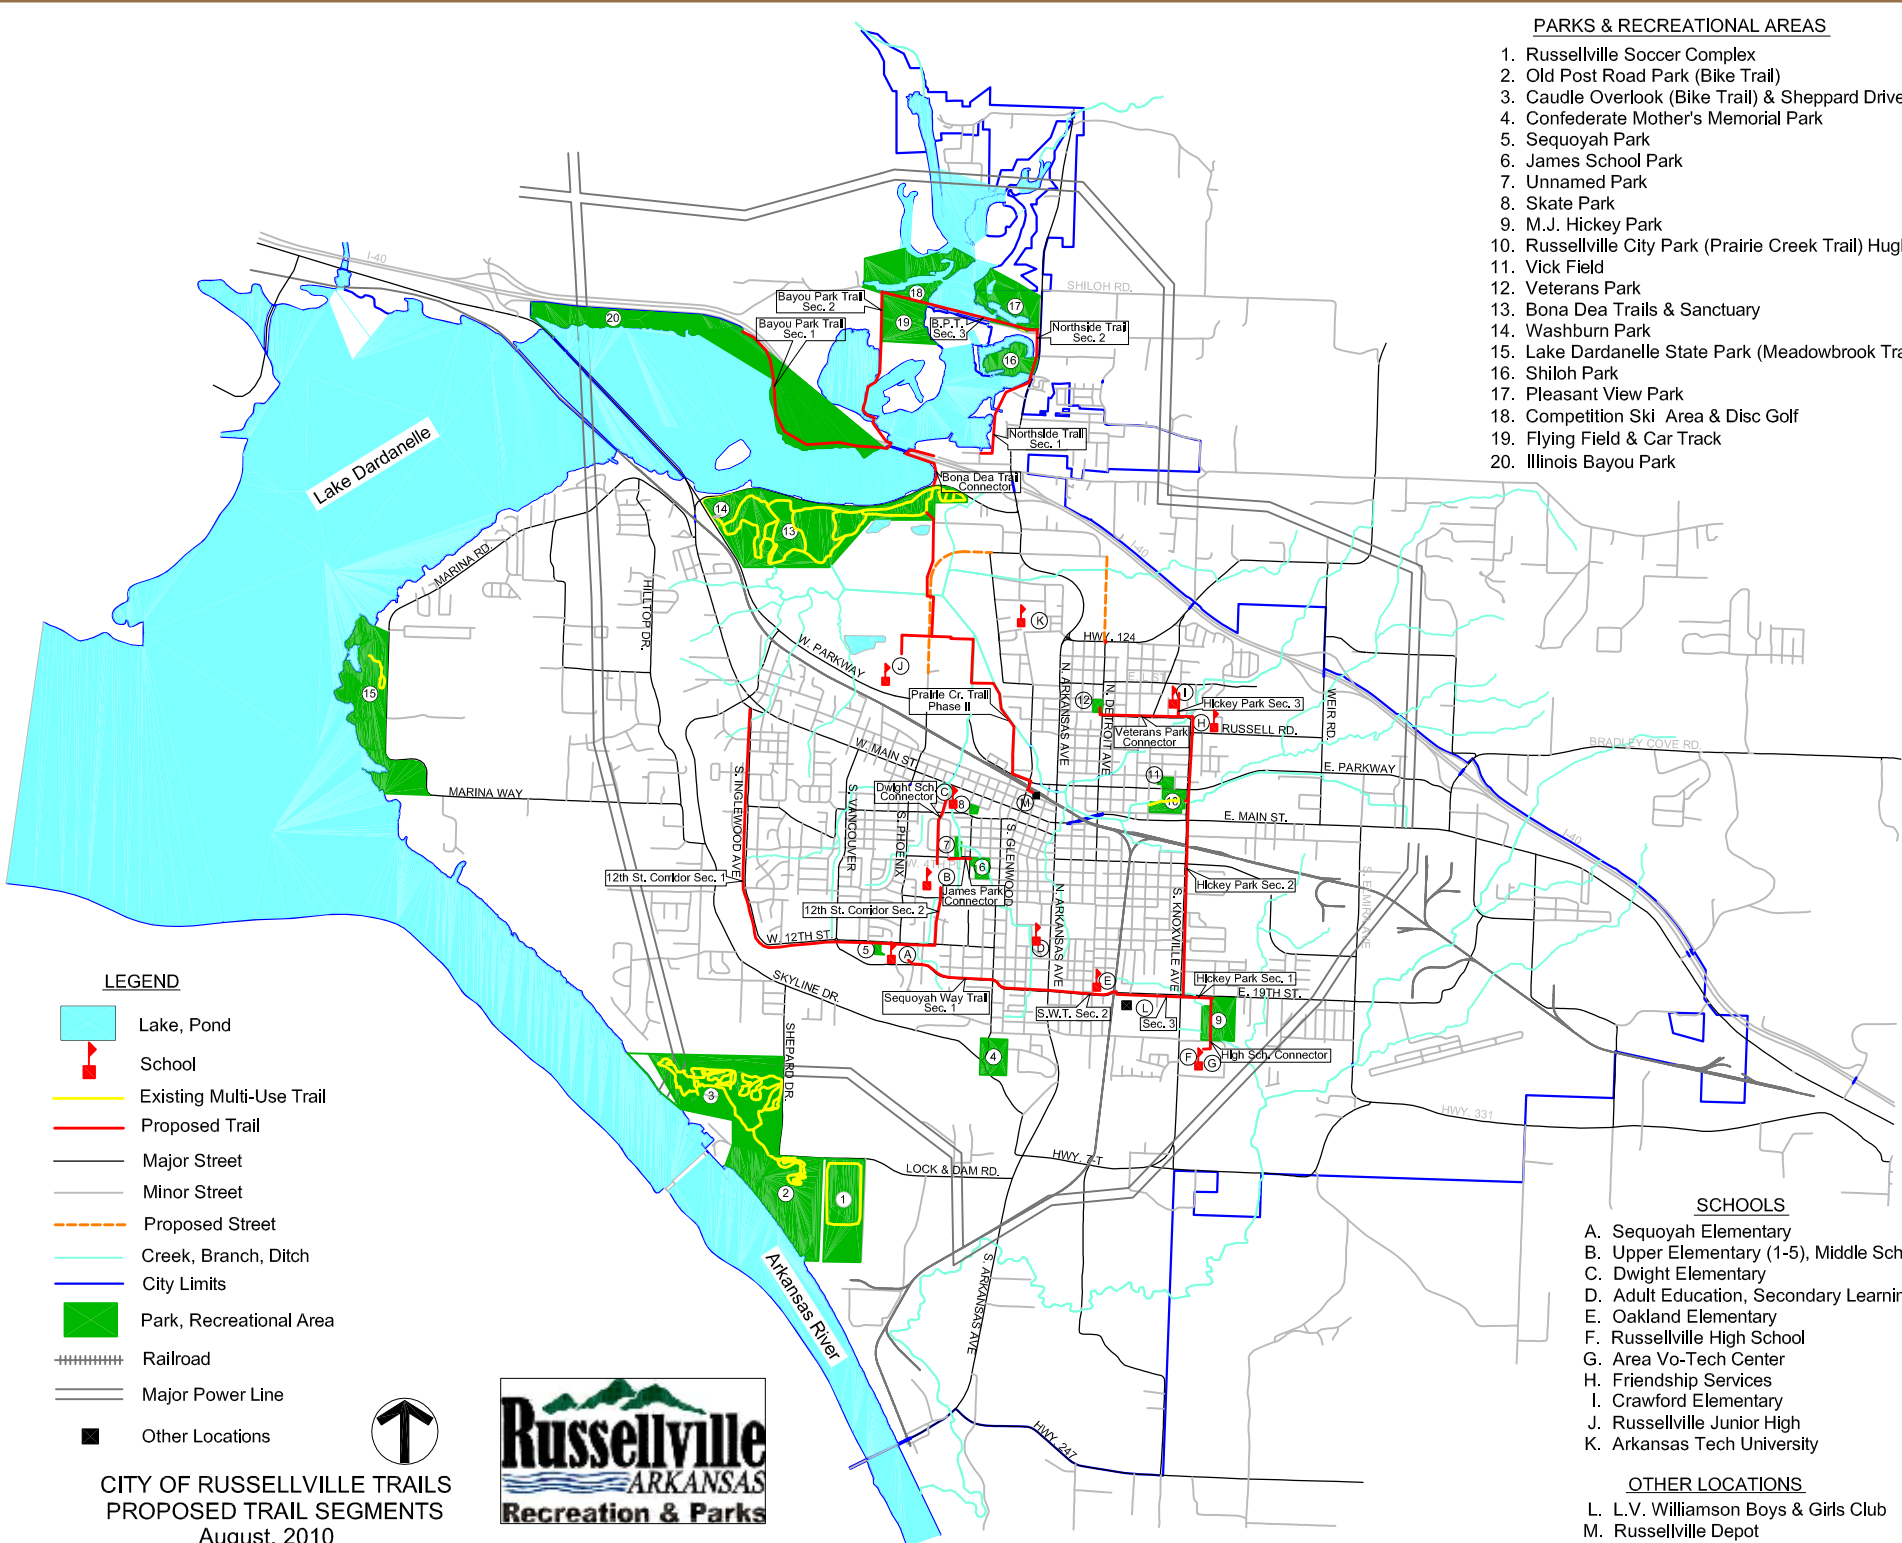

PARKS & RECREATIONAL AREAS

1. Russellville Soccer Complex
2. Old Post Road Park (Bike Trail)
3. Caudle Overlook (Bike Trail) & Sheppard Drive Fields
4. Confederate Mother's Memorial Park
5. Sequoyah Park
6. James School Park
7. Unnamed Park
8. Skate Park
9. M.J. Hickey Park
10. Russellville City Park (Prairie Creek Trail) Hughes Center
11. Vick Field
12. Veterans Park
13. Bona Dea Trails & Sanctuary
14. Washburn Park
15. Lake Dardanelle State Park (Meadowbrook Trail)
16. Shiloh Park
17. Pleasant View Park
18. Competition Ski Area & Disc Golf
19. Flying Field & Car Track
20. Illinois Bayou Park

SCHOOLS

- A. Sequoyah Elementary
- B. Upper Elementary (1-5), Middle School
- C. Dwight Elementary
- D. Adult Education, Secondary Learning Center
- E. Oakland Elementary
- F. Russellville High School
- G. Area Vo-Tech Center
- H. Friendship Services
- I. Crawford Elementary
- J. Russellville Junior High
- K. Arkansas Tech University

OTHER LOCATIONS

- L. L.V. Williamson Boys & Girls Club
- M. Russellville Depot

LEGEND

- Lake, Pond
- School
- Existing Multi-Use Trail
- Proposed Trail
- Major Street
- Minor Street
- Proposed Street
- Creek, Branch, Ditch
- City Limits
- Park, Recreational Area
- Railroad
- Major Power Line
- Other Locations

**CITY OF RUSSELLVILLE TRAILS
PROPOSED TRAIL SEGMENTS
August, 2010**